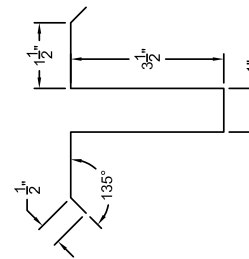

**Deflection Limiter**  
If Required By Engineering

**3 1/2" TOPHAT W/ ULTRA-DEK PUNCH-OUT**

TopHat Framing Systems, LLC Ohio 888-459-0421 • 330-931-9201 [www.tophatframing.com](http://www.tophatframing.com)