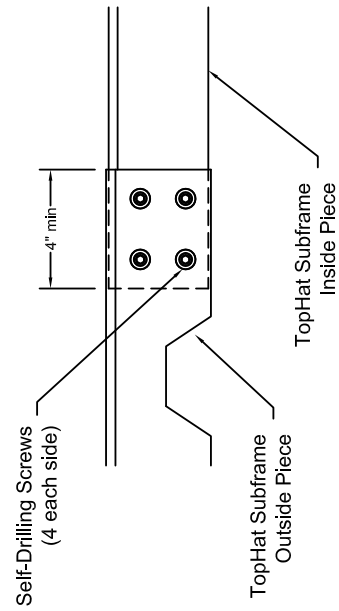

TOPHAT LAP DETAIL

TopHat Framing Systems, LLC Ohio 888-459-0421 • 330-931-9201 www.tophatframing.com

Splice Option #1

Splice Option #2