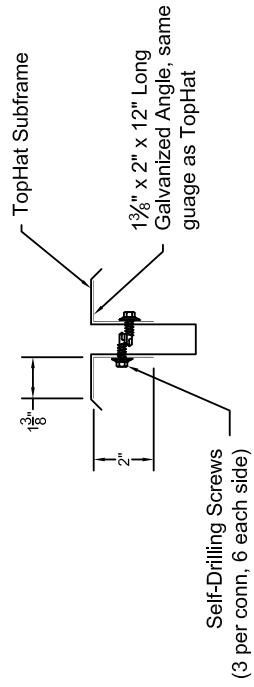

TOPHAT LAP DETAIL

TopHat Framing Systems, LLC Ohio 888-459-0421 • 330-931-9201 www.tophatframing.com

Splice Option #1

Splice Option #2