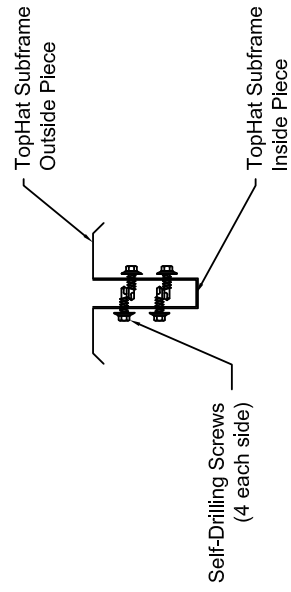

TOPHAT LAP DETAIL

TopHat Framing Systems, LLC Ohio 888-459-0421 • 330-931-9201 www.tophatframing.com

Splice Option #1

Splice Option #2