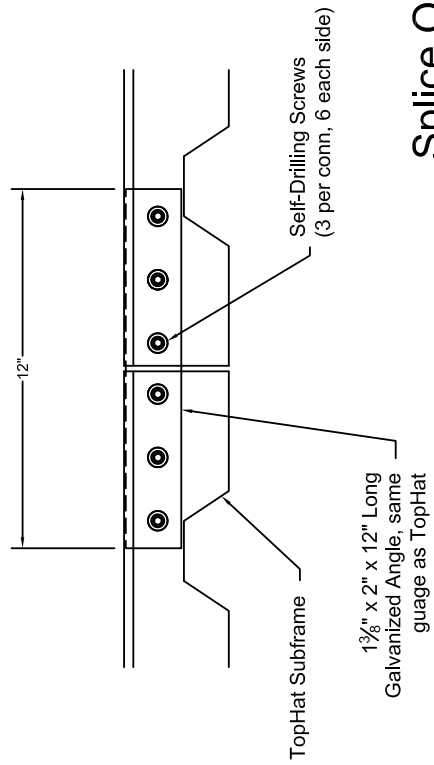

TOPHAT LAP DETAIL

TopHat Framing Systems, LLC Ohio 888-459-0421 • 330-931-9201 www.tophatframing.com

Splice Option #1

Splice Option #2